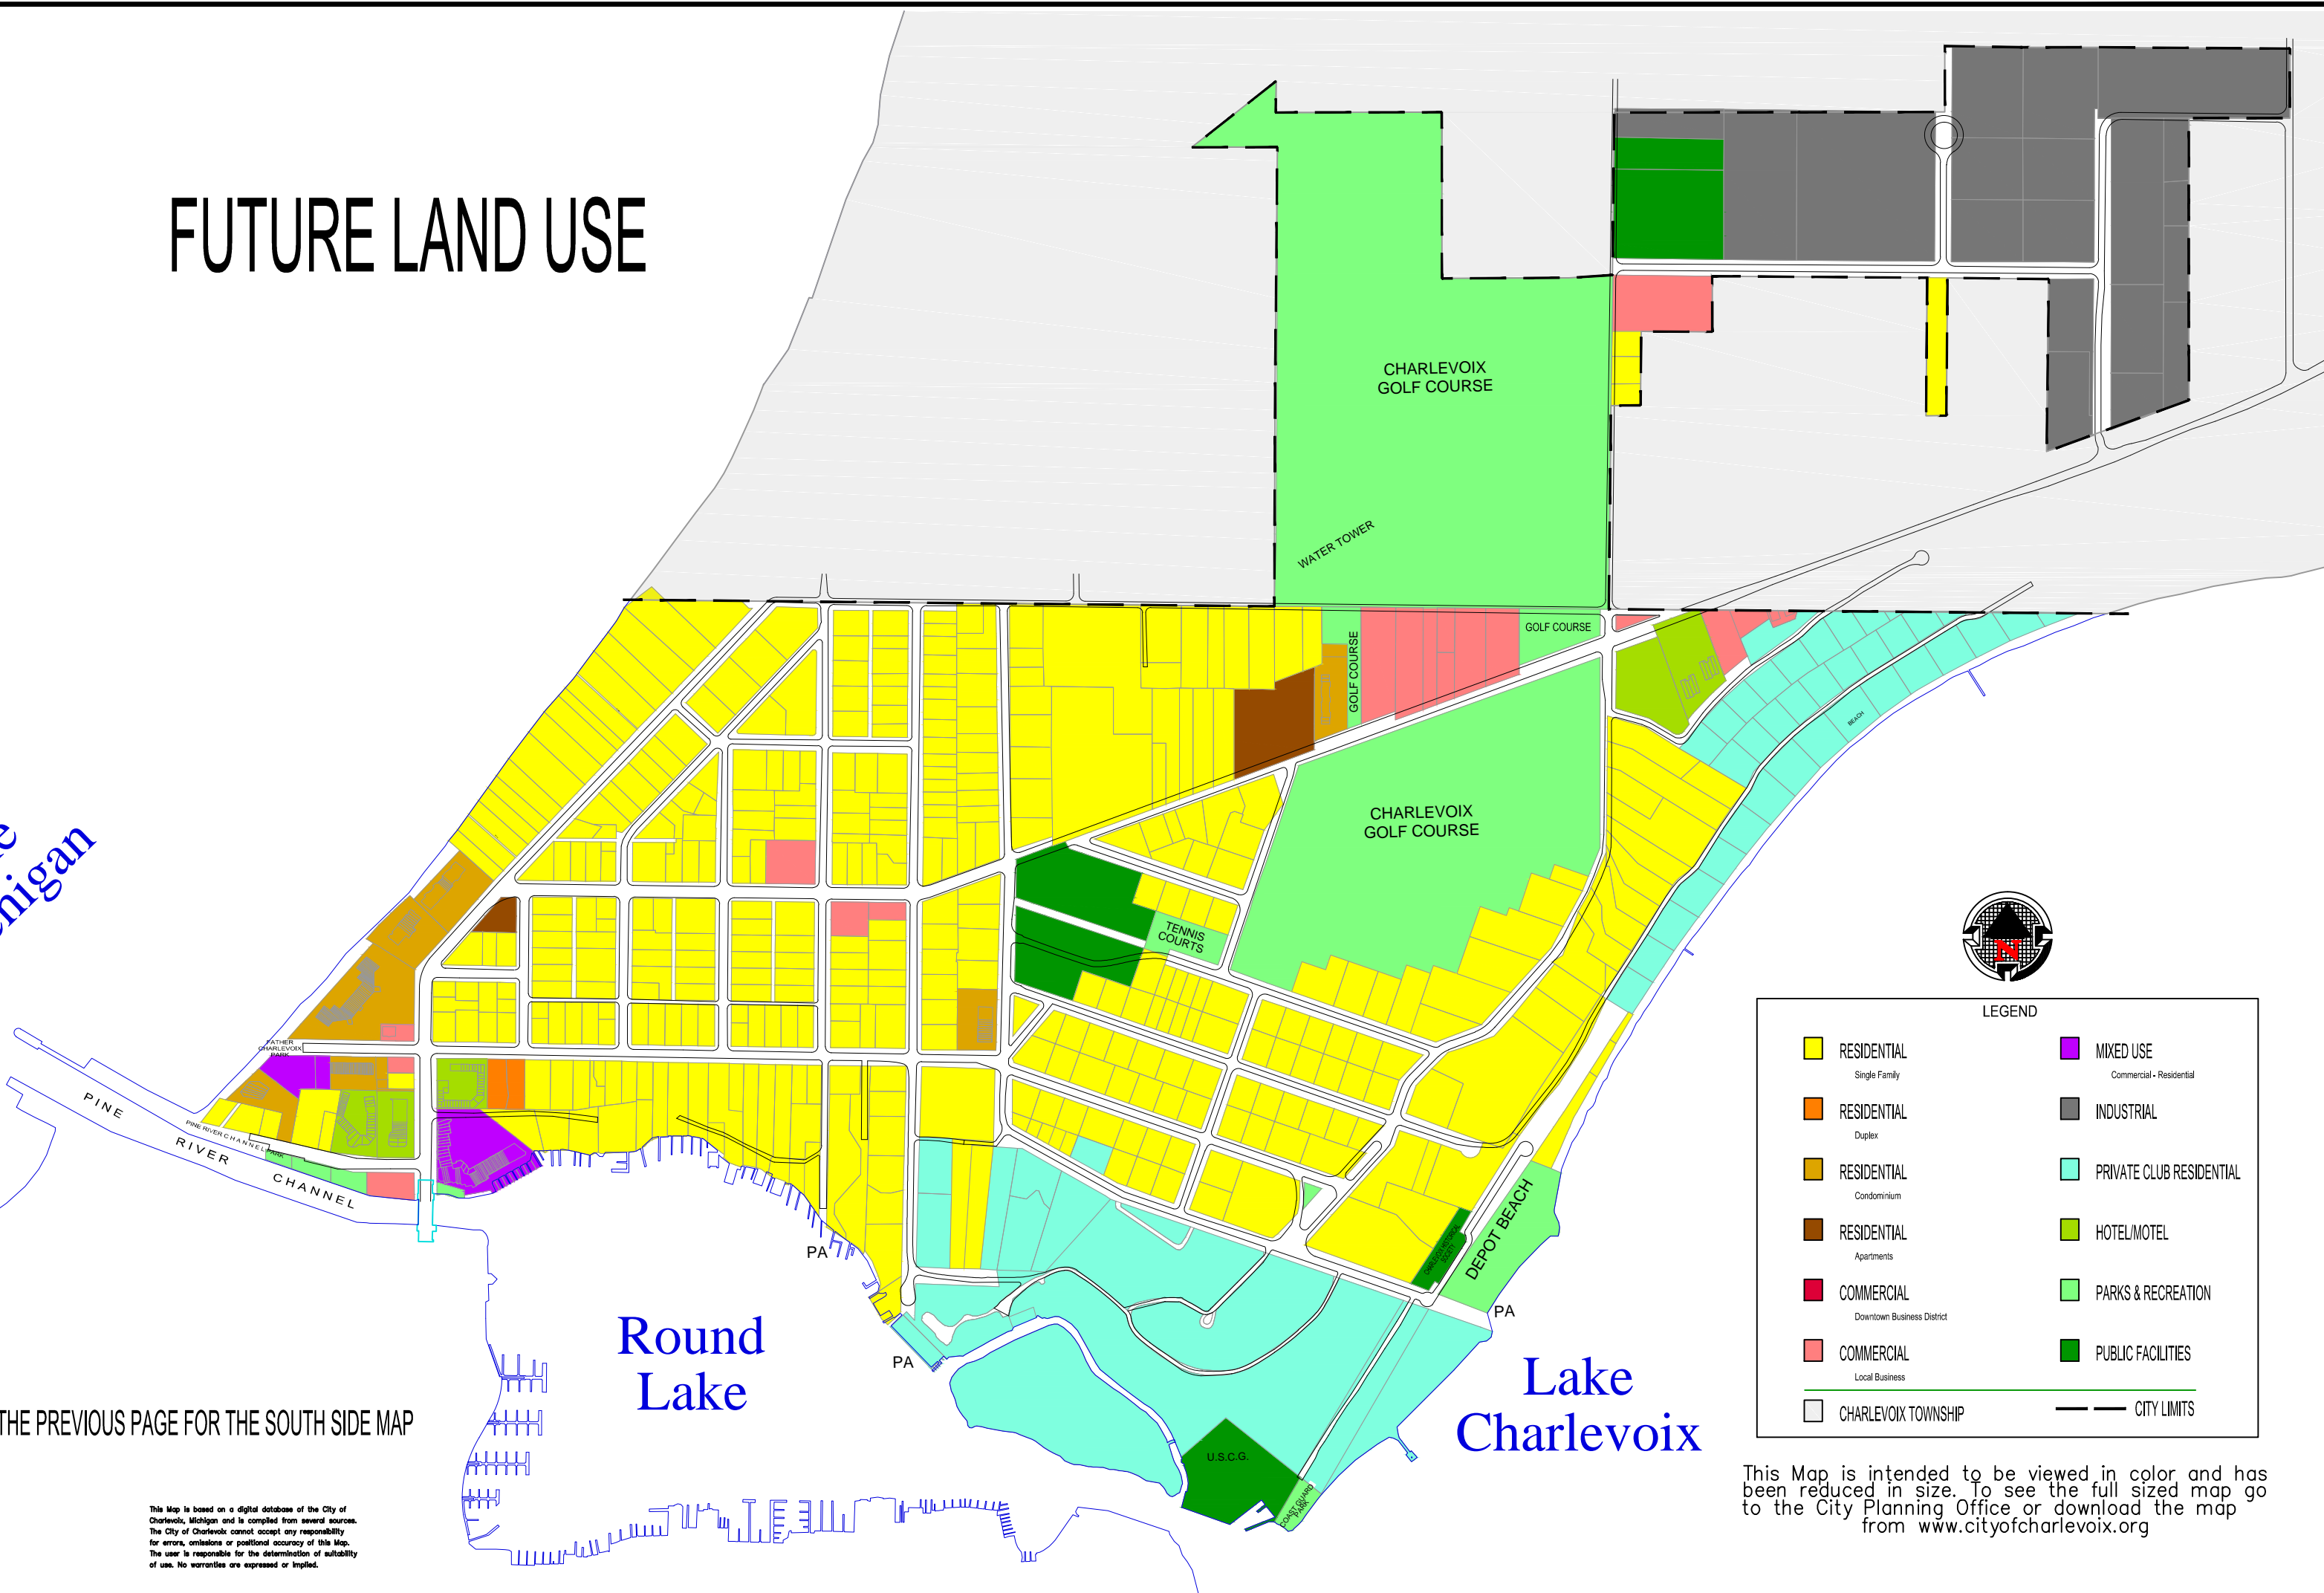

FUTURE LAND USE

Lake Michigan

Round Lake

Lake Charlevoix

SEE THE PREVIOUS PAGE FOR THE SOUTH SIDE MAP

LEGEND

RESIDENTIAL Single Family	MIXED USE Commercial - Residential
RESIDENTIAL Duplex	INDUSTRIAL
RESIDENTIAL Condominium	PRIVATE CLUB RESIDENTIAL
RESIDENTIAL Apartments	HOTEL/MOTEL
COMMERCIAL Downtown Business District	PARKS & RECREATION
COMMERCIAL Local Business	PUBLIC FACILITIES
CHARLEVOIX TOWNSHIP	CITY LIMITS

This Map is intended to be viewed in color and has been reduced in size. To see the full sized map go to the City Planning Office or download the map from www.cityofcharlevoix.org